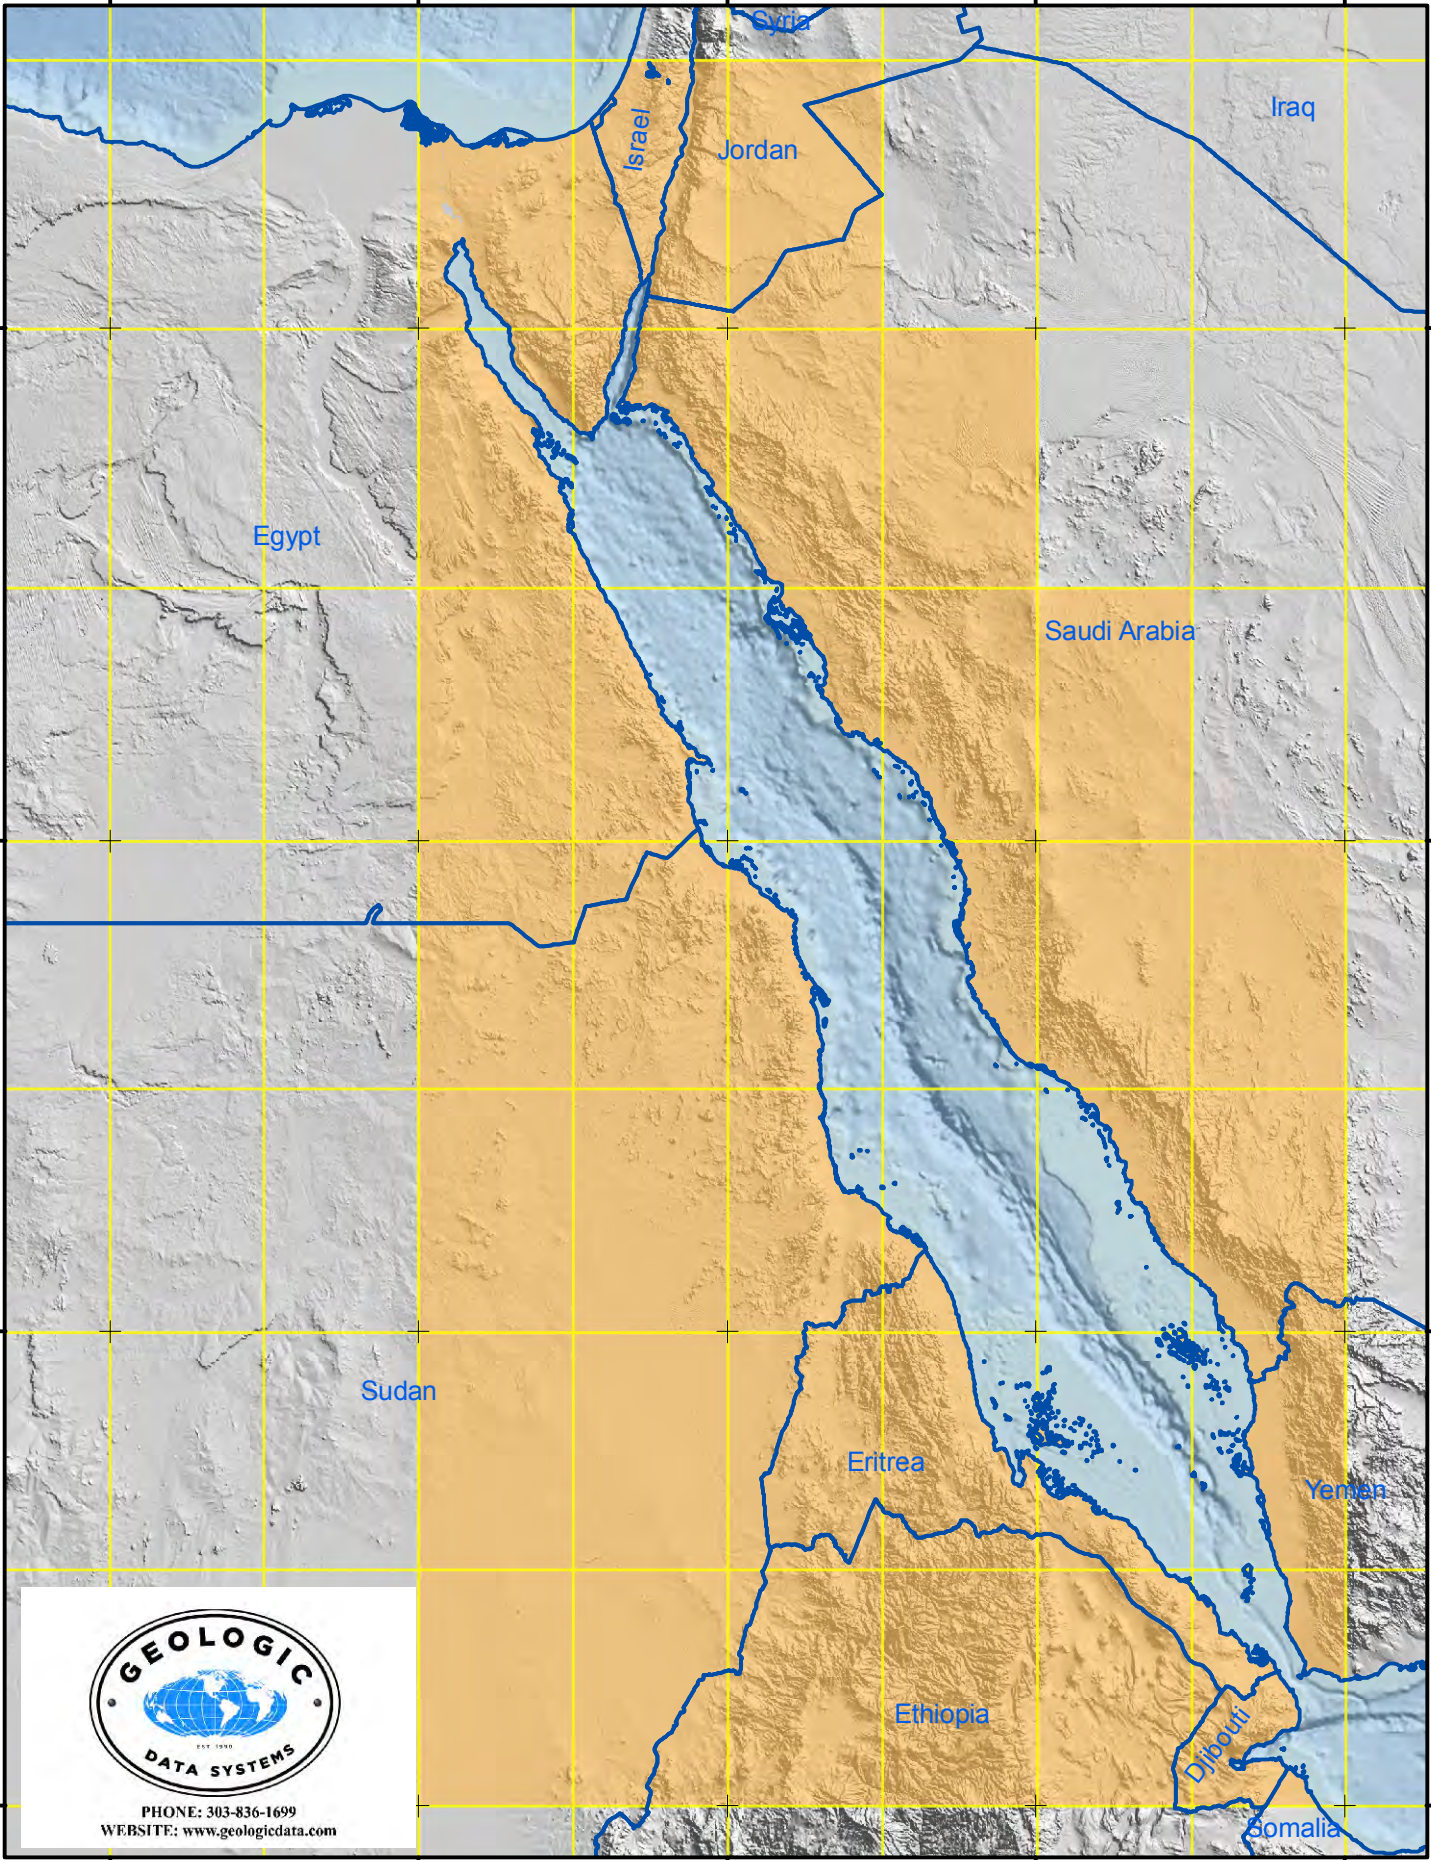

28°E

32°E

36°E

40°E

44°E

29°N

29°N

23°N

23°N

17°N

17°N

11°N

11°N

PHONE: 303-836-1699
 WEBSITE: www.geologicdata.com

Index for the 1:250,000 (orange) scale Red Sea Region Geologic Mapping Project. Yellow outline shows 250,000 scale sheets, numbered based on the lower left coordinate.